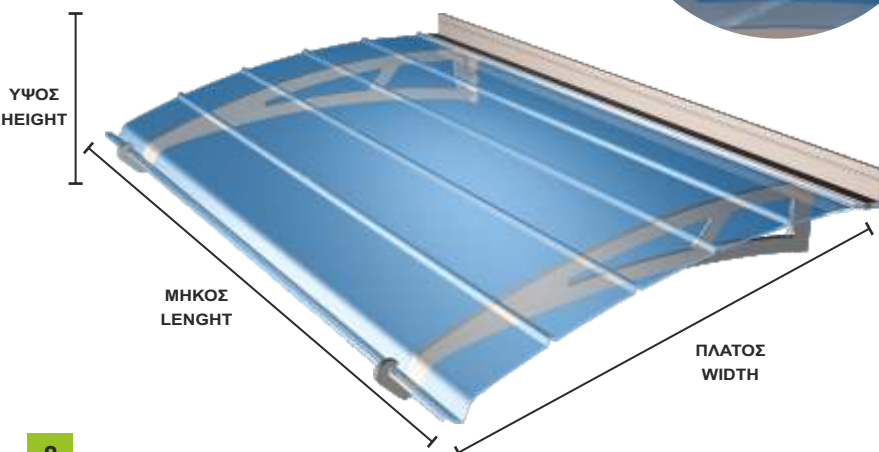

ALFA always follows the needs of the market, enriches the range of the company's products with one more new product, which is a necessary part of the main entrance door for aesthetic but also practical reasons, as it offers protection from the sun light and from the rain, offering at the same time a modern aesthetic result in main entry of the building.

ΕΝΣΩΜΑΤΟΜΕΝΟ ΑΥΛΑΚΙ ΑΠΟΡΡΟΗΣ ΥΔΑΤΩΝ

Shelters for main entrance

1350 OG

ΚΩΔΙΚΟΣ	ΔΙΑΣΤΑΣΕΙΣ			ΧΡΩΜΑ ΑΚΡΥΛΙΚΟΥ
CODE	DIMENSIONS			ACRILIC COLOR
	ΜΗΚΟΣ LENGHT (cm)	ΠΛΑΤΟΣ WIDTH (cm)	ΥΨΟΣ HEIGHT (cm)	
1500 D	150	91,8	16	ΔΙΑΦΑΝΟ - CLEAR
1500 G	150	91,8	16	ΓΚΡΙ ΦΙΜΕ - GREY
2050 D	205	91,8	16	ΔΙΑΦΑΝΟ - CLEAR
2050 G	205	91,8	16	ΓΚΡΙ ΦΙΜΕ - GREY
1350 OG	135	91,8	16	OLYMPIC GREEN
1350 MG	135	91,8	16	METAL GREY